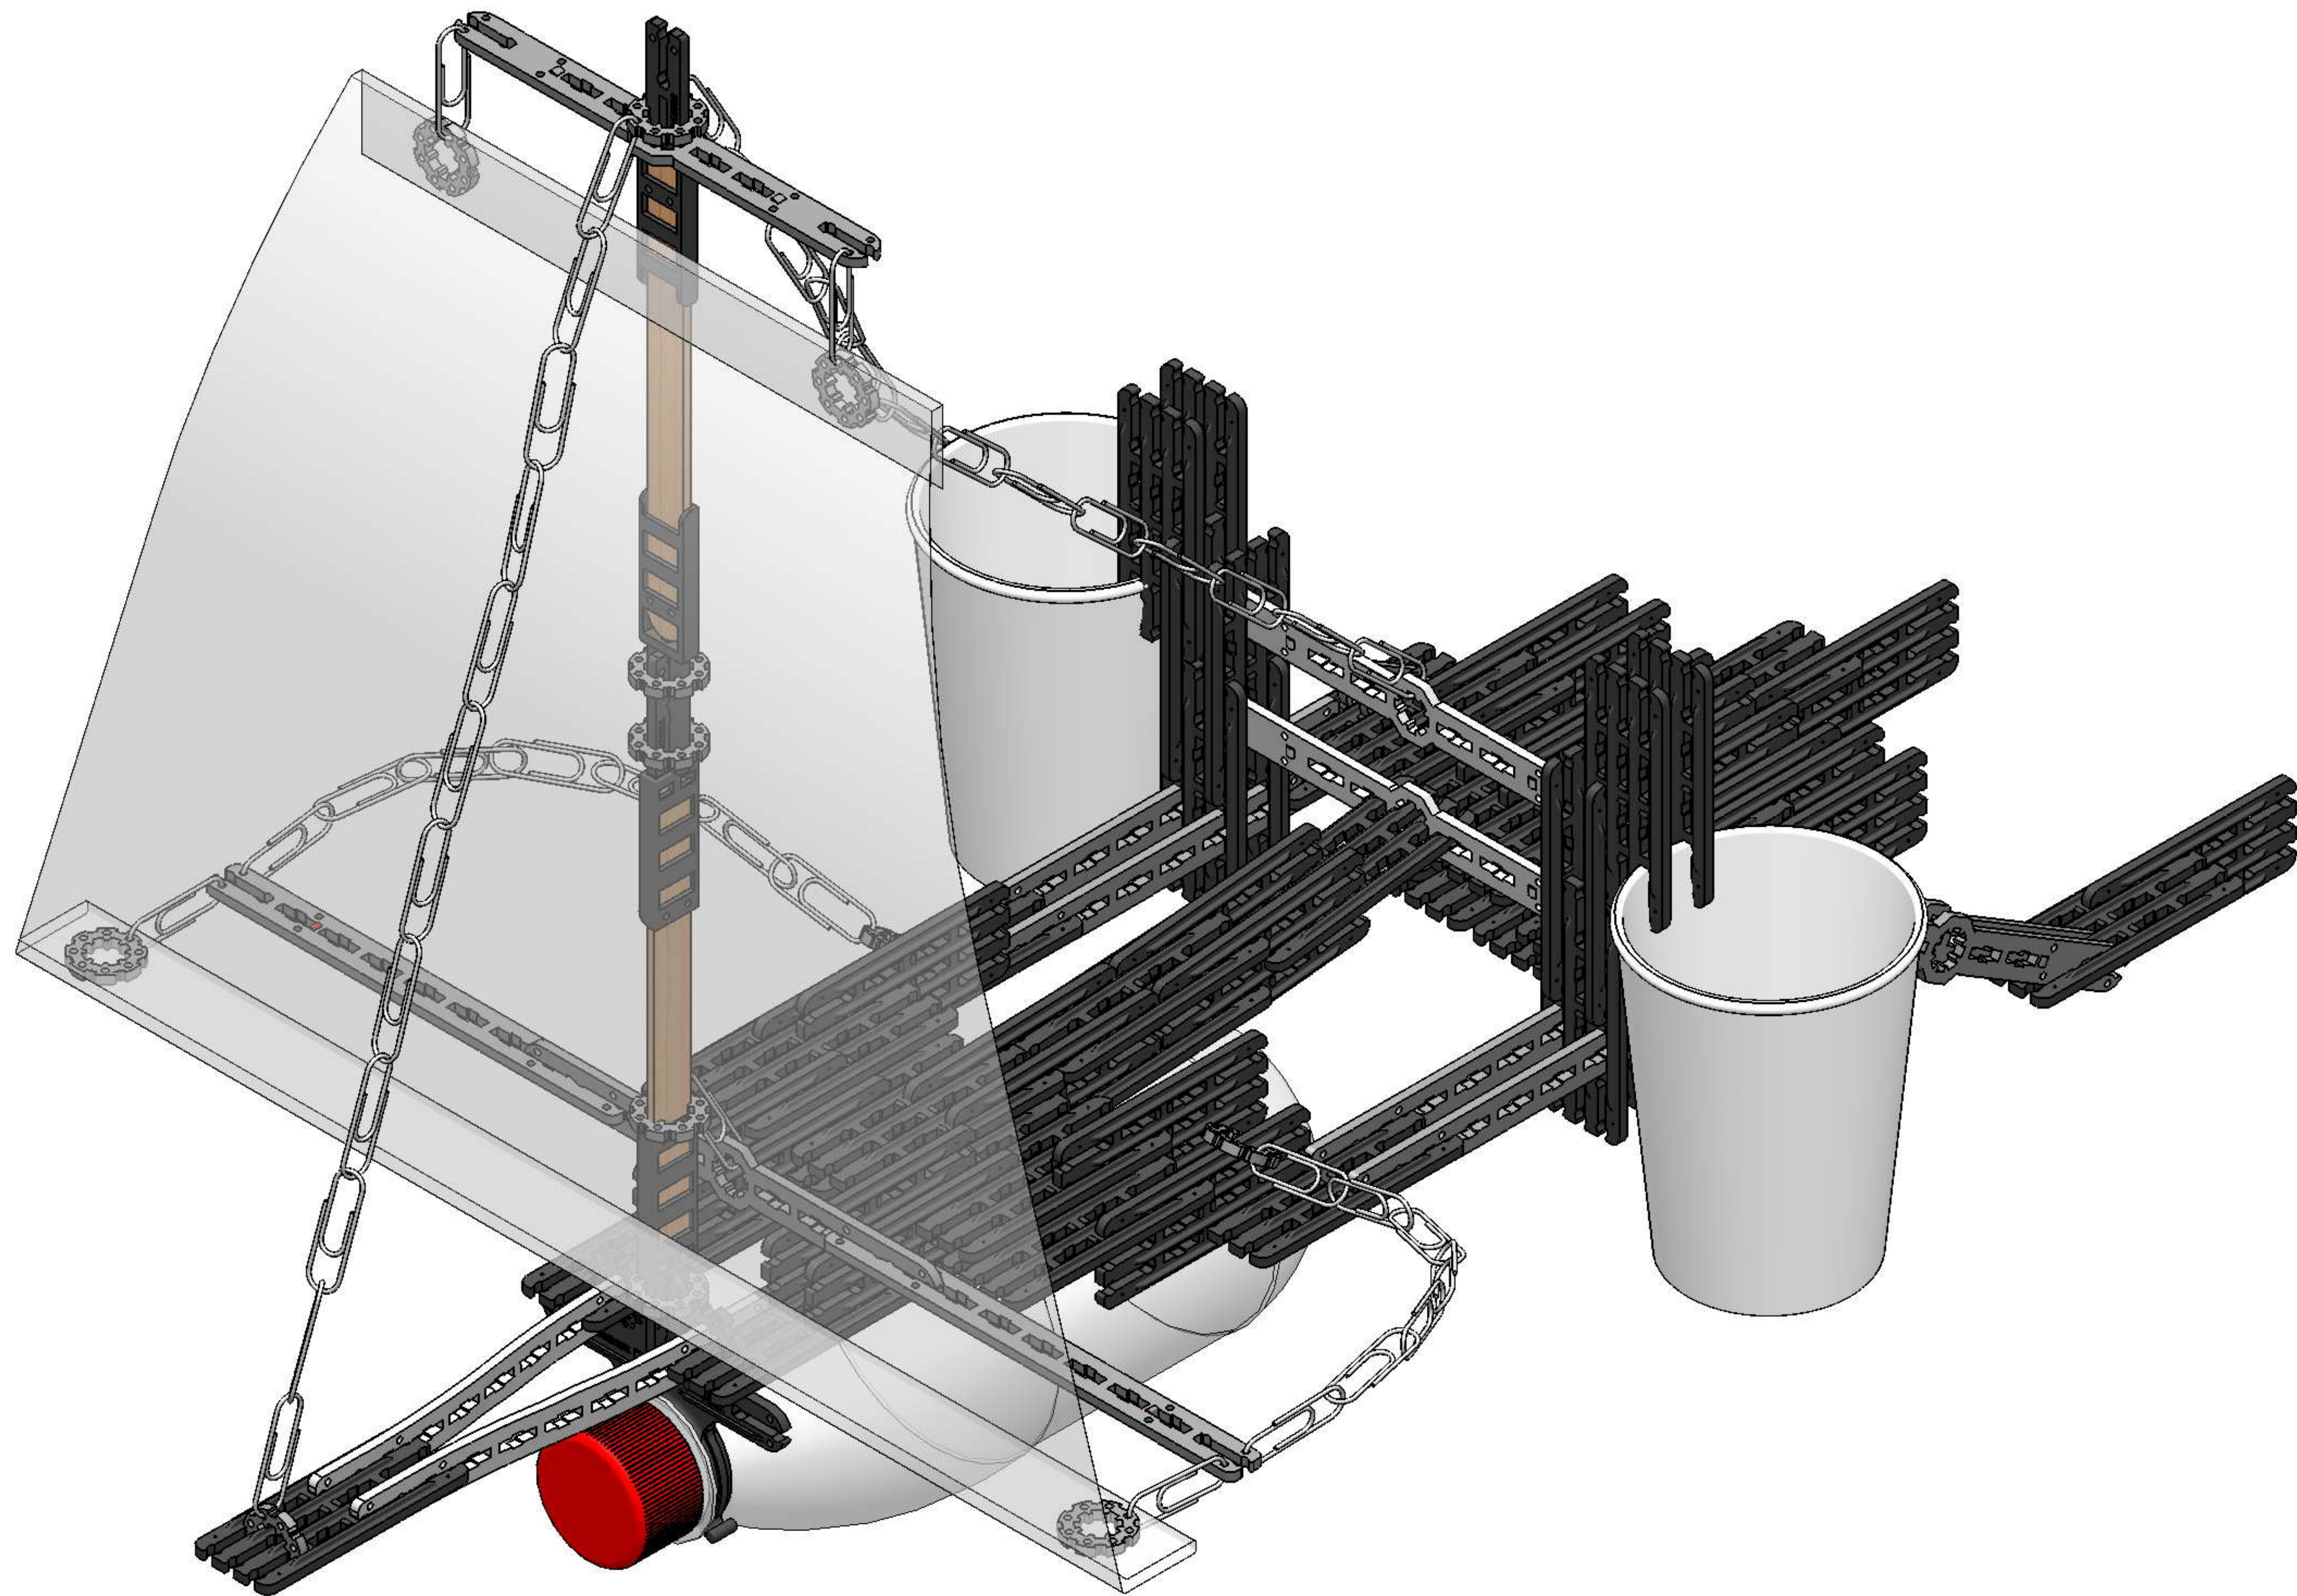

PirateShip

PARTS List

NAME	IMAGE	COUNT
BOTTLE-NECK		1
QUARK		60
I-Stix		8
LOCHUB		12
CUB-Stix		8
POP-Stix		4

SCAVENGER List

NAME	IMAGE	COUNT
paper cups		2
Water bottles		1
Popsicle Sticks		2
Paper Clips		44
Shoping Bag		1

PirateShip

PARTS List

NAME	COLOR	IMAGE	COUNT
BOTTLE-NECK	Black		1
QUARK	Black		60
I-Stix	Silver		8
LOCHUB	Silver		12
CUB-Stix	Silver		8
POP-Stix	Black		4

SCAVENGER List

NAME	IMAGE	COUNT
paper cups		2
Water bottles		1
Popsicle Sticks		2
Paper Clips		44
Shoping Bag		1